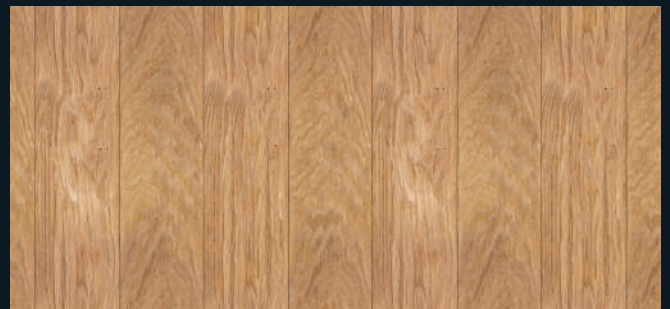

WOODEN FLOOR

Without film

1,5 x 30 m
2 x 30 m*

✓
📁 1 roll

Design size (repetition) : 51 cm (w) x 217 cm (h)