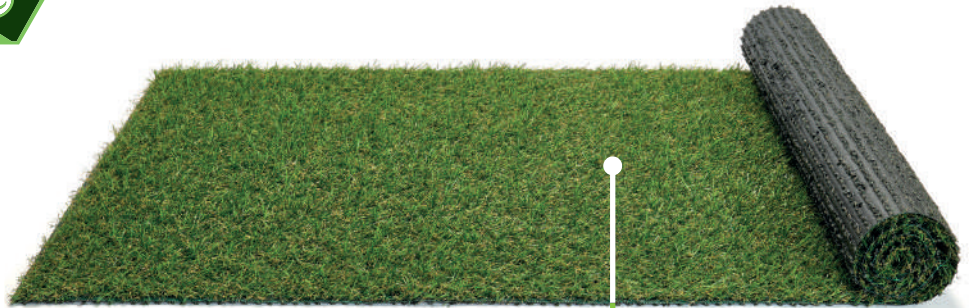

# ALLEGRO

Use: garden - terrace - balcony - pool area

Fibres height:  $\pm 18$  mm  
 Total height:  $\pm 20$  mm

**CLOSE TO REALITY**  
**SOFTNESS**  
**TRAMPLING RESISTANCE**