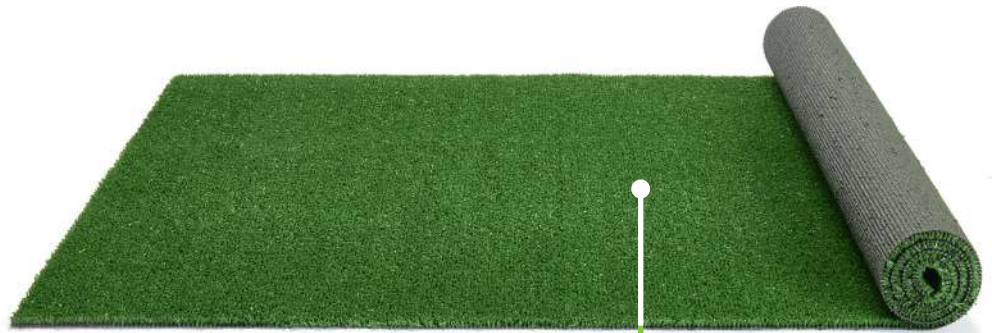

Use: garden - terrace - balcony - shop layout

Fibres height: ± 6 mm
Total height: ± 7 mm

CHARACTERISTICS

Fibres composition: **100% PP**

Fibres weight: **440 g / m² \pm 10%**

Total weight: **1250 g / m² \pm 10%**

Straight fibres 

Gauge : 1/8"

REFERENCES AND EAN CODES

2 m x 25 m QUECO0671C2 / 3700379016295

4 m x 25 m QUECO0671C4 / 3700379016301

IMPORTANT

As colour might slightly vary from batch to batch, batches must not be mixed.